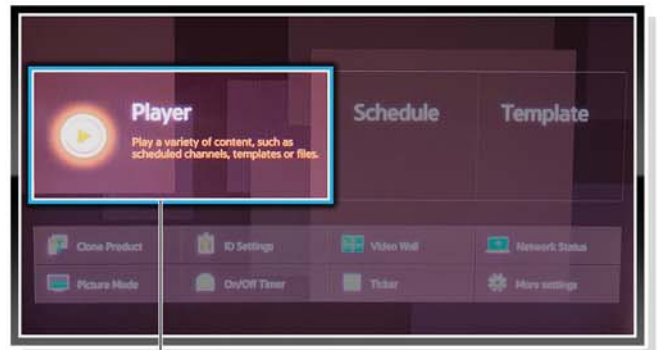

# HORIZONTAL SCREEN TROUBLESHOOT

STEP  
1

- PRESS  TO RETURN TO THE HOME SCREEN

- **DO NOT** PRESS 

STEP  
2

- SELECT **PLAYER**

STEP  
3

- HOVER OVER **FILE** YOU WANT TO PLAY.