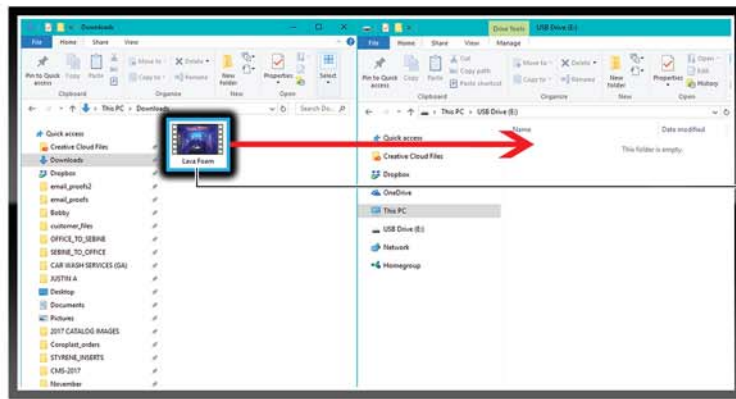

STEP 2

- **COPY OR DRAG** FILE TO **USB DRIVE**